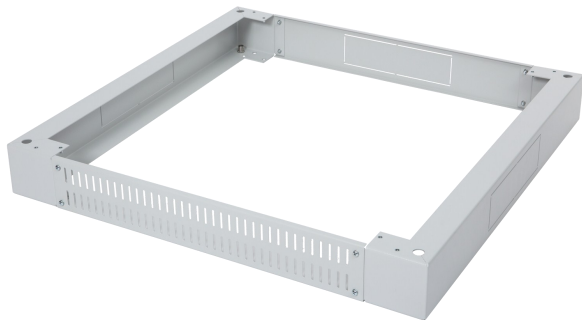

Product Information

Base, BKT 19", 600/1000/100 W/D/H mm. RAL 7035 grey

Card No. PI_11070610.1_02.16

Features

- For mounting with distribution and SRS cabinets
- Rear cover and side units with wide holes (250 x 70 mm) allowing easy routing of cable bundles (base equipped with one brush grommet)
- Front perforated cover
- Possibility of using floor - leveller feet (included in delivery)
- Material: steel sheet
- Load: 1000 kg
- Colour: RAL 7035

Performance/Variants

| Width (mm) | Depth (mm) | Height (mm) | Index |
|------------|------------|-------------|------------|
| 600 | 1000 | 100 | 11070610.1 |