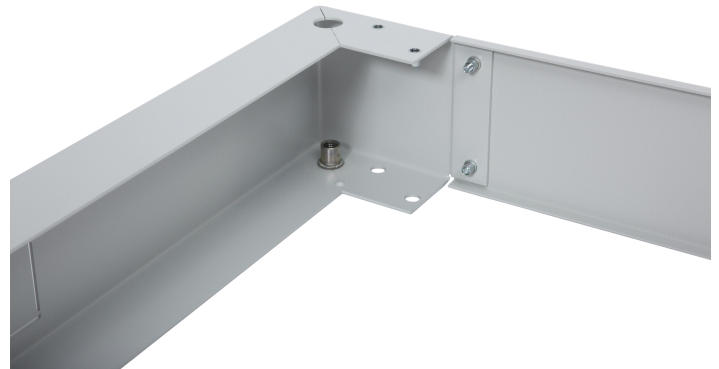

Product Information

Base, BKT 19", 600/1000/100 W/D/H mm. RAL 7035 grey

Card No. PI_11070610.1_02.16

Features

- For mounting with distribution and SRS cabinets
- Rear cover and side units with wide holes (250 x 70 mm) allowing easy routing of cable bundles (base equipped with one brush grommet)
- Front perforated cover
- Possibility of using floor - leveller feet (included in delivery)
- Material: steel sheet
- Load: 1000 kg
- Colour: RAL 7035

Performance/Variants

| Width (mm) | Depth (mm) | Height (mm) | Index |
|------------|------------|-------------|------------|
| 600 | 1000 | 100 | 11070610.1 |